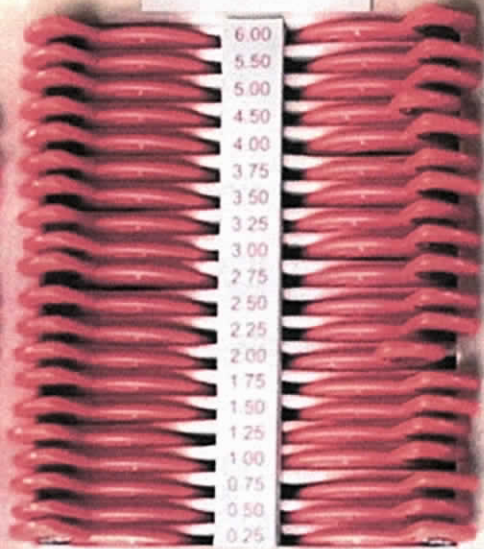

CONCAVE SPHERE

CONCAVE CYLINDER

CONVEX CYLINDER

CONVEX SPHERE

ACCESSORY

PRISM

試鏡架 (56/58/60/62/64)  
膠框試片/固定PD試鏡架/遮眼棒/  
PL-260B