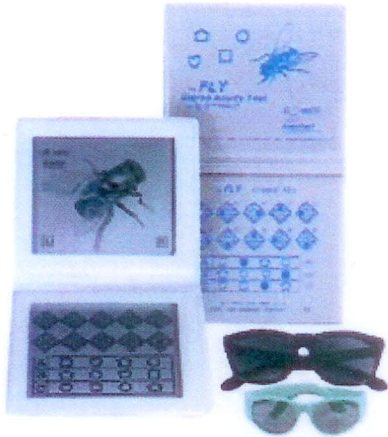

# Stereo Tests

## **FLY STEREO ACUITY TEST with LEA SYMBOLS**

Designed to rapidly test for amblyopia and strabismus using gross thru fine stereopsis (4800 to 20 seconds of arc).

- Graded circle test from 400 seconds now down to 20 seconds
  - No monocular clues with NEW technology
  - New improved booklet with answers on back cover.
  - Includes both adult and pediatric polarized viewers
- MJ-6965**

## **BUTTERFLY STEREO ACUITY TEST with LEA SYMBOLS**

Designed to rapidly test for amblyopia and strabismus using gross thru fine stereopsis (2500 to 20 seconds of arc).

- Graded circle test from 400 seconds now down to 20 seconds
  - No monocular clues with NEW Technology
  - New improved booklet with answers on back cover.
  - Includes both adult and pediatric polarized viewers
- MJ-6968**

## **POP-UP 3D BOOK**

A book of eye-popping 3D images to help children explore the world of stereo vision and nature. The text is geared for ages 10 and up, describing the basic nuts & bolts of how 3D imagery works, however the reaction of children as young as 2 ½ yields excellent understanding of their basic binocular vision capability. Images are not calibrated for stereopsis. The images are viewed with red/cyan 3D glasses (2 pairs are provided with the book). Size: 8.5" x 11" (32 Pages plus cover).