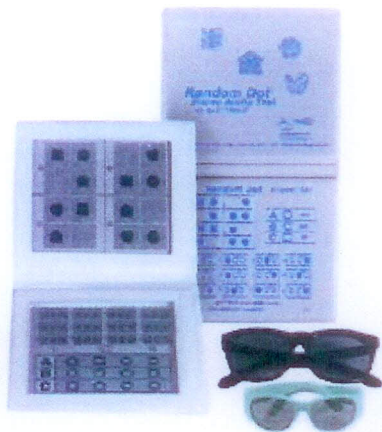

# Stereo Tests

## **FLY STEREO ACUITY TEST with LEA SYMBOLS**

Designed to rapidly test for amblyopia and strabismus using gross thru fine stereopsis (4800 to 20 seconds of arc).

- Graded circle test from 400 seconds now down to 20 seconds
  - No monocular clues with NEW technology
  - New improved booklet with answers on back cover.
  - Includes both adult and pediatric polarized viewers
- MJ-6965**

## **BUTTERFLY STEREO ACUITY TEST with LEA SYMBOLS**

Designed to rapidly test for amblyopia and strabismus using gross thru fine stereopsis (2500 to 20 seconds of arc).

- Graded circle test from 400 seconds now down to 20 seconds
  - No monocular clues with NEW Technology
  - New improved booklet with answers on back cover.
  - Includes both adult and pediatric polarized viewers
- MJ-6968**

## **RANDOM DOT STEREO ACUITY TEST with LEA SYMBOLS**

Designed to rapidly test for amblyopia and strabismus in early and non-readers and non-verbal children & adults. Expanded Random Dot LEA Symbols Test (500, 250, 125, 63 seconds of arc).